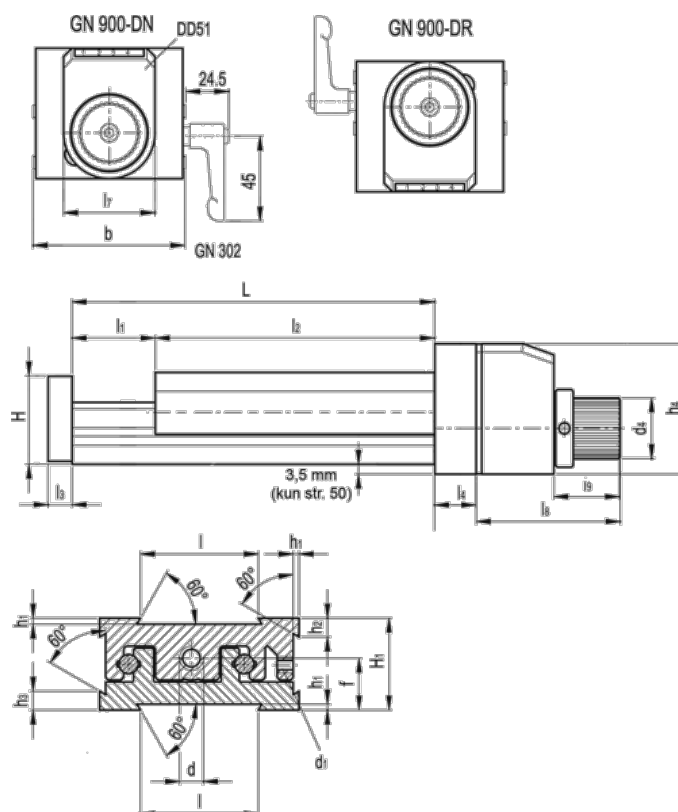

Article number: 20777031

Description: Adjustable slide unit  
GN 900-120-210-50-DR-2

## Measures

b = 120	h2 = 13.8	l7 = 33
d = M10x1	h3 = 13.8	l8 = 69
d1 = M5	h4 = 57	l9 = 41
d4 = 34	l = 80	
f = 26.3	L - l1 = 210-50	
H = 45.0	l2 = 160	
h1 = 2.0	l3 = 10	
H1 = 46	l4 = 18	